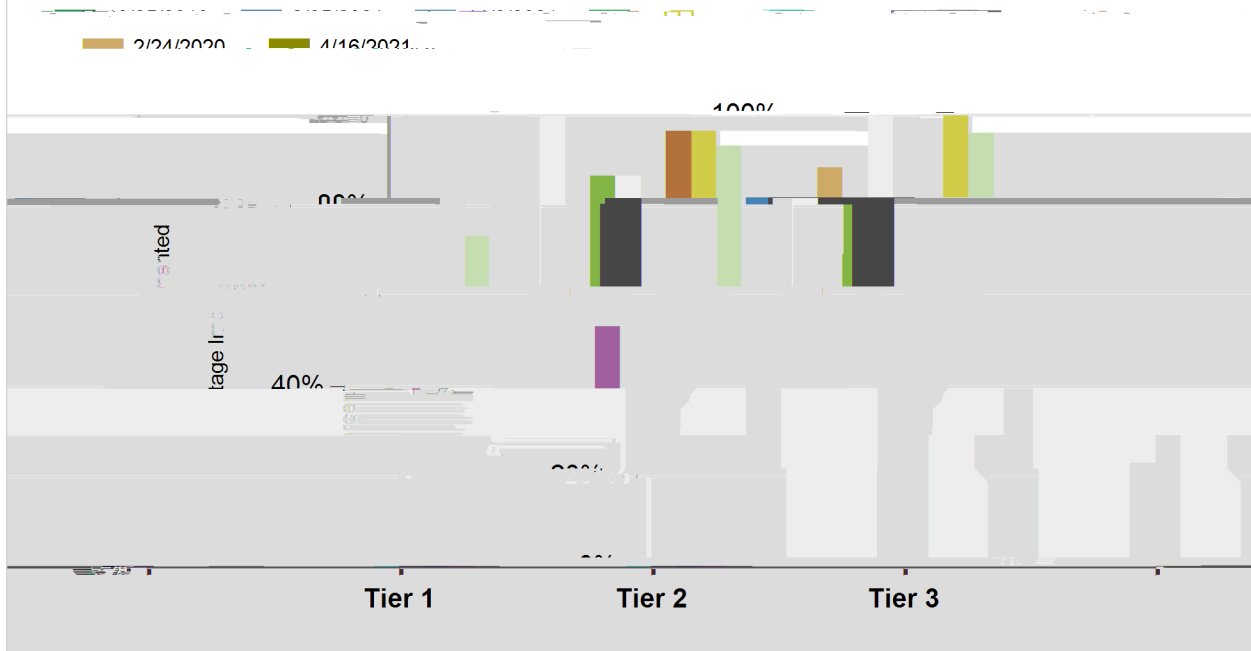

**West Randall Elementary School**  
Fontana, California

**School-Wide PBIS (SWPBIS) Tiered Fidelity Inventory**  
**West Randall Elementary School**  
**10/25/2019 - 12/1/2022**

Date Completed	Tier 1	Tier 2	Tier 3
10/25/2019	100%	69%	NA
2/24/2020	73%	88%	NA
2/25/2021	87%	54%	NA
4/16/2021	87%	100%	NA
11/8/2021	53%	23%	NA
2/23/2022	97%	69%	NA
4/25/2022	97%	100%	NA
12/1/2022	93%	96%	NA